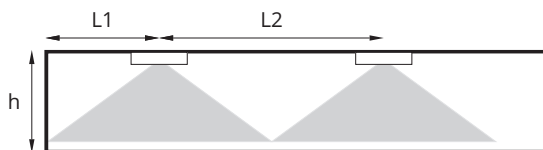

Fotometri:

LVPR – with optics for escape route

LVPR 3W (460 lm) min. 1lx

h [m]	L1	L2
2,50	6,0	14,0
3,00	6,5	15,5
3,50	7,5	17,0
4,00	8,0	18,0
4,50	9,0	20,0
5,00	9,0	21,0
6,00	9,0	21,5

LVPU – with universal optics

LVPU 3W (460 lm) min. 0,5lx

h [m]	L1	L2
2,50	3,5	8,5
3,00	4,0	9,5
3,50	4,0	10,5
4,00	5,0	11,0
4,50	5,5	12,5
5,00	5,5	13,5
6,00	6,0	15,0

L1 – distance from the wall to the first fixture
 L2 – distance between fixtures
 h – height of the ceiling