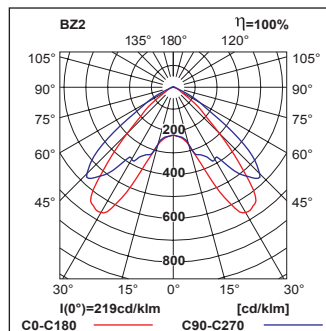

Fotometri:

LVPR – with optics for escape route

LVPR 3W (460 lm) min. 1lx

h [m]	L1	L2
2,50	6,0	14,0
3,00	6,5	15,5
3,50	7,5	17,0
4,00	8,0	18,0
4,50	9,0	20,0
5,00	9,0	21,0
6,00	9,0	21,5

LVPU – with universal optics

LVPU 3W (460 lm) min. 0,5lx

h [m]	L1	L2
2,50	3,5	8,5
3,00	4,0	9,5
3,50	4,0	10,5
4,00	5,0	11,0
4,50	5,5	12,5
5,00	5,5	13,5
6,00	6,0	15,0

L1 – distance from the wall to the first fixture
 L2 – distance between fixtures
 h – height of the ceiling