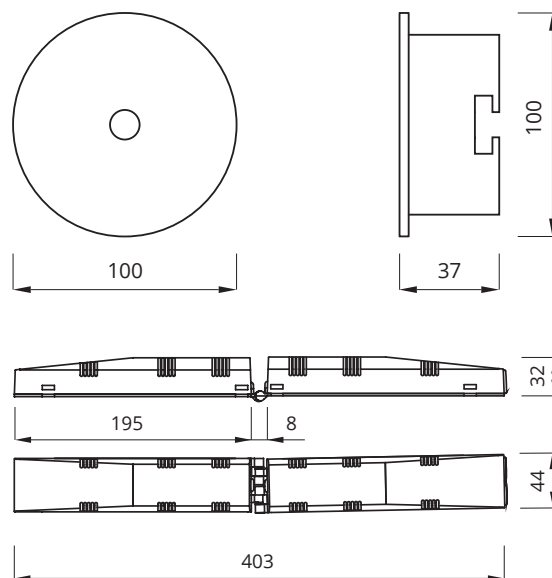

AXP

Dimensioner: