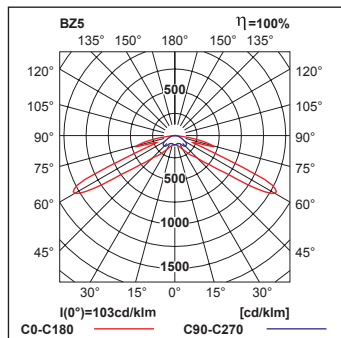

AXP

Dimensioner:

AXP, Urtagningshål (tak) mm: Ø 83

bsi.
Luminaires and
Lighting Products
KITEMARK
KM 618355
BS-EN60598-2-22

Fotometri:

AXPR – with optics for escape route

AXPR 6W (785lm) min. 1 lx

h [m]	L1	L2
2,50	8,0	20,0
3,00	8,5	21,0
3,50	9,5	21,0
4,00	10,5	22,5
4,50	10,5	23,5
5,00	11,5	25,0
6,00	13,0	29,0

AXPU – with universal optics

AXPU 6W (800lm) min. 0,5 lx

h [m]	L1	L2
2,50	4,0	8,5
3,00	4,5	9,5
3,50	4,5	10,5
4,00	5,5	10,5
4,50	5,5	12,0
5,00	6,0	13,0
6,00	7,0	14,0

L1 – distance from the wall to the first fixture
 L2 – distance between fixtures
 h – height of the ceiling