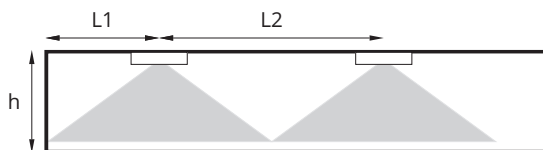

AXP

Dimensioner:

AXP, Urtagningshål (tak) mm: Ø 83

bsi.
Luminaires and
Lighting Products
KITEMARK
KM 618355
BS-EN60598-2-22

Fotometri:

AXPR – with optics for escape route

AXPR 6W (785lm) min. 1 lx

h [m]	L1	L2
2,50	8,0	20,0
3,00	8,5	21,0
3,50	9,5	21,0
4,00	10,5	22,5
4,50	10,5	23,5
5,00	11,5	25,0
6,00	13,0	29,0

AXPU – with universal optics

AXPU 6W (800lm) min. 0,5 lx

h [m]	L1	L2
2,50	4,0	8,5
3,00	4,5	9,5
3,50	4,5	10,5
4,00	5,5	10,5
4,50	5,5	12,0
5,00	6,0	13,0
6,00	7,0	14,0

L1 – distance from the wall to the first fixture
 L2 – distance between fixtures
 h – height of the ceiling