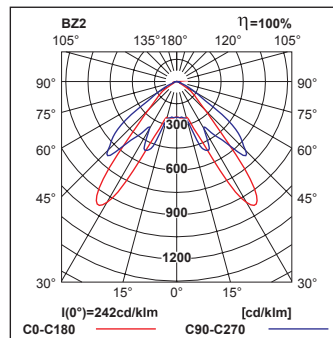

AXP

Dimensioner:

AXP, Urtagningshål (tak) mm: Ø 83

bsi.
Luminaires and
Lighting Products
KITEMARK
KM 618355
BS-EN60598-2-22

Fotometri:

AXPR – with optics for escape route

AXPR 6W (785lm) min. 1 lx

h [m]	L1	L2
2,50	8,0	20,0
3,00	8,5	21,0
3,50	9,5	21,0
4,00	10,5	22,5
4,50	10,5	23,5
5,00	11,5	25,0
6,00	13,0	29,0

AXPU – with universal optics

AXPU 6W (800lm) min. 0,5 lx

h [m]	L1	L2
2,50	4,0	8,5
3,00	4,5	9,5
3,50	4,5	10,5
4,00	5,5	10,5
4,50	5,5	12,0
5,00	6,0	13,0
6,00	7,0	14,0

L1 – distance from the wall to the first fixture
 L2 – distance between fixtures
 h – height of the ceiling