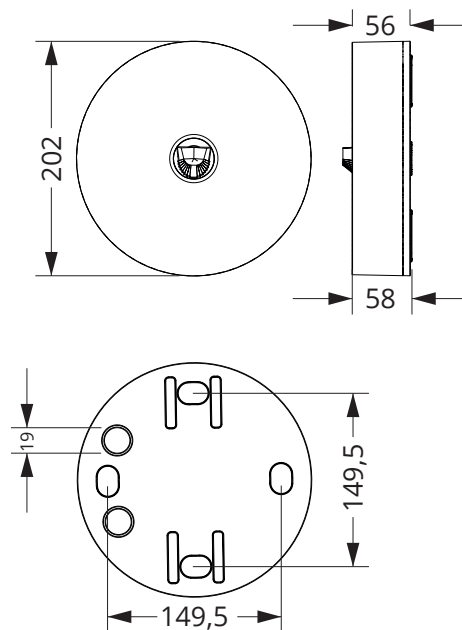

AXN

Dimensioner:

Fotometri:

AXNR – with optics for escape route

AXNR 6W (790lm) min. 1lx

h [m]	L1	L2
2,50	7,5	20,0
3,00	8,5	21,0
3,50	9,5	21,5
4,00	10,5	22,5
4,50	11,0	23,5
5,00	11,5	25,0
6,00	13,0	29,0

AXNU – with universal optics

AXNU 6W (805lm) min. 0,5 lx

h [m]	L1	L2
2,50	4,0	8,5
3,00	4,0	9,5
3,50	4,5	10,5
4,00	5,0	11,0
4,50	5,5	12,0
5,00	6,0	13,0
6,00	7,0	14,0

L1 – distance from the wall to the first fixture
 L2 – distance between fixtures
 h – height of the ceiling