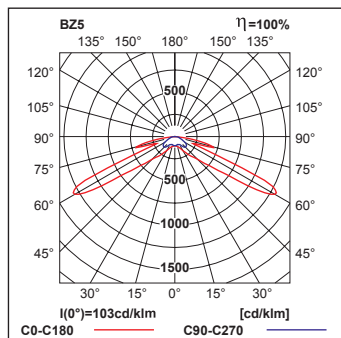

AXN

Dimensioner:

Fotometri:

AXNR – with optics for escape route

AXNR 6W (790lm) min. 1lx

h [m]	L1	L2
2,50	7,5	20,0
3,00	8,5	21,0
3,50	9,5	21,5
4,00	10,5	22,5
4,50	11,0	23,5
5,00	11,5	25,0
6,00	13,0	29,0

AXNU – with universal optics

AXNU 6W (805lm) min. 0,5 lx

h [m]	L1	L2
2,50	4,0	8,5
3,00	4,0	9,5
3,50	4,5	10,5
4,00	5,0	11,0
4,50	5,5	12,0
5,00	6,0	13,0
6,00	7,0	14,0

L1 – distance from the wall to the first fixture
 L2 – distance between fixtures
 h – height of the ceiling