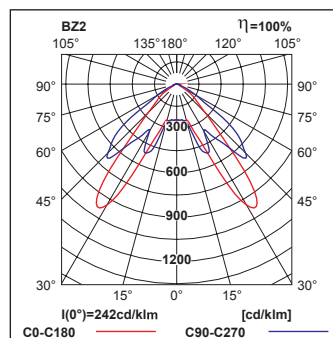

AXN

Dimensioner:

Fotometri:

AXNR – with optics for escape route

AXNR 6W (790lm) min. 1lx

h [m]	L1	L2
2,50	7,5	20,0
3,00	8,5	21,0
3,50	9,5	21,5
4,00	10,5	22,5
4,50	11,0	23,5
5,00	11,5	25,0
6,00	13,0	29,0

AXNU – with universal optics

AXNU 6W (805lm) min. 0,5 lx

h [m]	L1	L2
2,50	4,0	8,5
3,00	4,0	9,5
3,50	4,5	10,5
4,00	5,0	11,0
4,50	5,5	12,0
5,00	6,0	13,0
6,00	7,0	14,0

L1 – distance from the wall to the first fixture
 L2 – distance between fixtures
 h – height of the ceiling