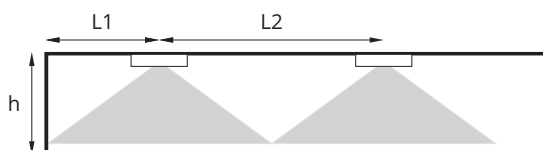

AXN

Dimensioner:

Fotometri:

AXNR – with optics for escape route

AXNR 6W (790lm) min. 1lx

h [m]	L1	L2
2,50	7,5	20,0
3,00	8,5	21,0
3,50	9,5	21,5
4,00	10,5	22,5
4,50	11,0	23,5
5,00	11,5	25,0
6,00	13,0	29,0

AXNU – with universal optics

AXNU 6W (805lm) min. 0,5 lx

h [m]	L1	L2
2,50	4,0	8,5
3,00	4,0	9,5
3,50	4,5	10,5
4,00	5,0	11,0
4,50	5,5	12,0
5,00	6,0	13,0
6,00	7,0	14,0

L1 – distance from the wall to the first fixture
 L2 – distance between fixtures
 h – height of the ceiling