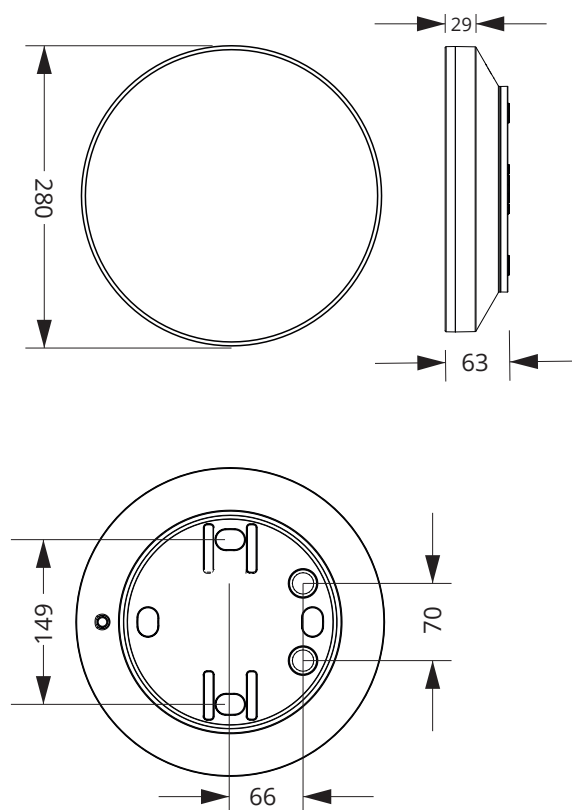

### Edge R

Dimensioner:

KM 618355  
BS-EN60592-2-22

## Fotometri:

EDGE R - EDRE12, EDRE18, EDRE24

EDGE R 3W (380lm) min. 0,5lx

h [m]	L1	L2
2,5	3,5	10,5
3,0	3,5	12,0
3,5	3,5	12,5
4,0	4,0	13,5
5,0	4,0	15,0
6,0	4,0	16,0
7,0	4,5	17,0
8,0	4,5	18,0
9,0	4,5	19,0
10,0	4,0	19,5
11,0	3,5	20,0
12,0	3,5	20,0
13,0	2,5	20,5
14,0	2,0	21,0

EDGE R 3W (380lm) min. 1lx

h [m]	L1	L2
2,5	4,0	10,0
3,0	4,5	11,0
3,5	4,5	11,5
4,0	4,5	12,5
5,0	5,0	13,5
6,0	5,0	14,0
7,0	4,5	14,0
8,0	4,5	14,0
9,0	3,5	14,0
10,0	2,5	13,5
11,0	1,0	12,5

L1 – distance from the wall to the first fixture

L2 – distance between fixtures

h – height of the ceiling