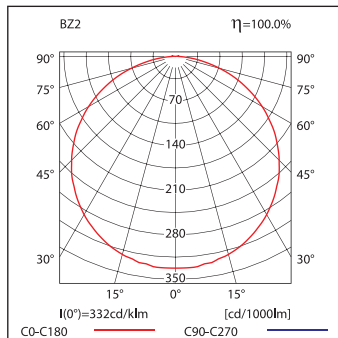

### Edge R

Dimensioner:

KM 618355  
BS-EN60592-2-22

## Fotometri:

EDGE R - EDRE12, EDRE18, EDRE24

EDGE R 3W (380lm) min. 0,5lx

h [m]	L1	L2
2,5	3,5	10,5
3,0	3,5	12,0
3,5	3,5	12,5
4,0	4,0	13,5
5,0	4,0	15,0
6,0	4,0	16,0
7,0	4,5	17,0
8,0	4,5	18,0
9,0	4,5	19,0
10,0	4,0	19,5
11,0	3,5	20,0
12,0	3,5	20,0
13,0	2,5	20,5
14,0	2,0	21,0

EDGE R 3W (380lm) min. 1lx

h [m]	L1	L2
2,5	4,0	10,0
3,0	4,5	11,0
3,5	4,5	11,5
4,0	4,5	12,5
5,0	5,0	13,5
6,0	5,0	14,0
7,0	4,5	14,0
8,0	4,5	14,0
9,0	3,5	14,0
10,0	2,5	13,5
11,0	1,0	12,5

L1 – distance from the wall to the first fixture