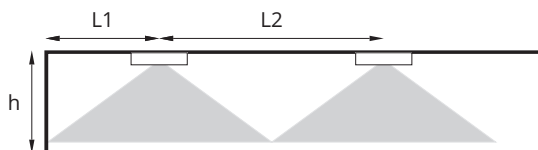

## Fotometri:

EDGE R - EDRE12, EDRE18, EDRE24

EDGE R 3W (380lm) min. 0,5lx

h [m]	L1	L2
2,5	3,5	10,5
3,0	3,5	12,0
3,5	3,5	12,5
4,0	4,0	13,5
5,0	4,0	15,0
6,0	4,0	16,0
7,0	4,5	17,0
8,0	4,5	18,0
9,0	4,5	19,0
10,0	4,0	19,5
11,0	3,5	20,0
12,0	3,5	20,0
13,0	2,5	20,5
14,0	2,0	21,0

EDGE R 3W (380lm) min. 1lx

h [m]	L1	L2
2,5	4,0	10,0
3,0	4,5	11,0
3,5	4,5	11,5
4,0	4,5	12,5
5,0	5,0	13,5
6,0	5,0	14,0
7,0	4,5	14,0
8,0	4,5	14,0
9,0	3,5	14,0
10,0	2,5	13,5
11,0	1,0	12,5

L1 – distance from the wall to the first fixture

L2 – distance between fixtures

h – height of the ceiling