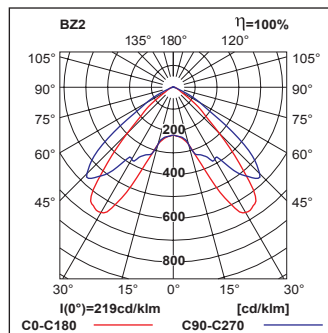

Fotometri:

LVPR – with optics for escape route

LVPR 3W (460 lm) min. 1lx

h [m]	L1	L2
2,50	6,0	14,0
3,00	6,5	15,5
3,50	7,5	17,0
4,00	8,0	18,0
4,50	9,0	20,0
5,00	9,0	21,0
6,00	9,0	21,5

LVPU – with universal optics

LVPU 3W (460 lm) min. 0,5lx

h [m]	L1	L2
2,50	3,5	8,5
3,00	4,0	9,5
3,50	4,0	10,5
4,00	5,0	11,0
4,50	5,5	12,5
5,00	5,5	13,5
6,00	6,0	15,0

L1 – distance from the wall to the first fixture

L2 – distance between fixtures