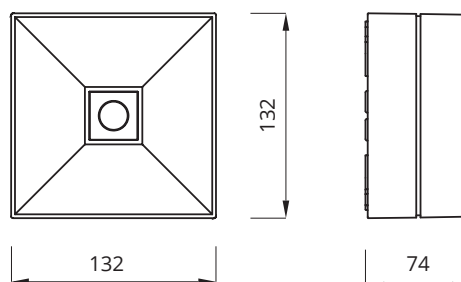

Lovato 2 N

Dimensioner:

Lovato 2 NA

Dimensioner:

Fotometri:

LV2R – with optics for escape route

LV2R 3W (460 lm) min. 1lx

h [m]	L1	L2
2,50	7,5	17,0
3,00	8,0	18,5
3,50	9,0	20,0
4,00	9,5	22,0
4,50	10,0	23,5
5,00	10,5	25,0
6,00	10,0	27,0

LV2U – with universal optics

LV2U 3W (460 lm) min. 0,5lx

h [m]	L1	L2
2,50	3,5	8,5
3,00	4,0	9,5
3,50	4,0	10,5
4,00	5,0	11,0
4,50	5,5	12,5
5,00	5,5	13,5
6,00	6,0	15,0

L1 – distance from the wall to the first fixture
 L2 – distance between fixtures
 h – height of the ceiling