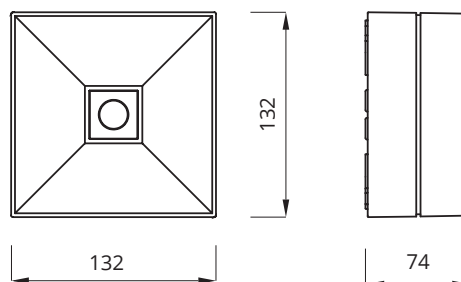

Lovato 2 N

Dimensioner:

Lovato 2 NA

Dimensioner:

Fotometri:

LV2R – with optics for escape route

LV2R 3W (460 lm) min. 1lx

h [m]	L1	L2
2,50	7,5	17,0
3,00	8,0	18,5
3,50	9,0	20,0
4,00	9,5	22,0
4,50	10,0	23,5
5,00	10,5	25,0
6,00	10,0	27,0

LV2U – with universal optics

LV2U 3W (460 lm) min. 0,5lx

h [m]	L1	L2
2,50	3,5	8,5
3,00	4,0	9,5
3,50	4,0	10,5
4,00	5,0	11,0
4,50	5,5	12,5
5,00	5,5	13,5
6,00	6,0	15,0

L1 – distance from the wall to the first fixture
 L2 – distance between fixtures
 h – height of the ceiling