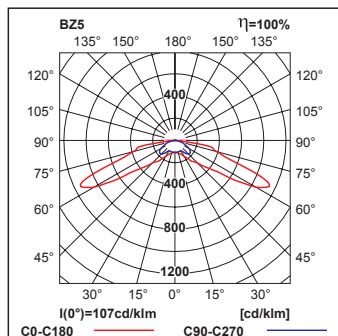

Lovato 2 N

Dimensioner:

Lovato 2 NA

Dimensioner:

Fotometri:

LV2R – with optics for escape route

LV2R 3W (460 lm) min. 1lx

h [m]	L1	L2
2,50	7,5	17,0
3,00	8,0	18,5
3,50	9,0	20,0
4,00	9,5	22,0
4,50	10,0	23,5
5,00	10,5	25,0
6,00	10,0	27,0

LV2U – with universal optics

LV2U 3W (460 lm) min. 0,5lx

h [m]	L1	L2
2,50	3,5	8,5
3,00	4,0	9,5
3,50	4,0	10,5
4,00	5,0	11,0
4,50	5,5	12,5
5,00	5,5	13,5
6,00	6,0	15,0

L1 – distance from the wall to the first fixture
 L2 – distance between fixtures
 h – height of the ceiling