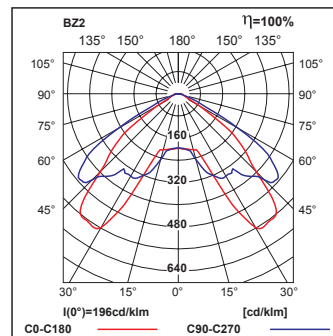

Lovato 2 N

Dimensioner:

Lovato 2 NA

Dimensioner:

Fotometri:

LV2R – with optics for escape route

LV2R 3W (460 lm) min. 1lx

h [m]	L1	L2
2,50	7,5	17,0
3,00	8,0	18,5
3,50	9,0	20,0
4,00	9,5	22,0
4,50	10,0	23,5
5,00	10,5	25,0
6,00	10,0	27,0

LV2U – with universal optics

LV2U 3W (460 lm) min. 0,5lx

h [m]	L1	L2
2,50	3,5	8,5
3,00	4,0	9,5
3,50	4,0	10,5
4,00	5,0	11,0
4,50	5,5	12,5
5,00	5,5	13,5
6,00	6,0	15,0

L1 – distance from the wall to the first fixture
 L2 – distance between fixtures
 h – height of the ceiling