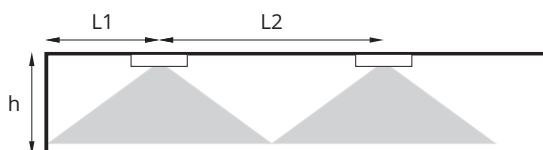

Lovato 2 N

Dimensioner:

Lovato 2 NA

Dimensioner:

Fotometri:

LV2R – with optics for escape route

LV2R 3W (460 lm) min. 1lx

h [m]	L1	L2
2,50	7,5	17,0
3,00	8,0	18,5
3,50	9,0	20,0
4,00	9,5	22,0
4,50	10,0	23,5
5,00	10,5	25,0
6,00	10,0	27,0

LV2U – with universal optics

LV2U 3W (460 lm) min. 0,5lx

h [m]	L1	L2
2,50	3,5	8,5
3,00	4,0	9,5
3,50	4,0	10,5
4,00	5,0	11,0
4,50	5,5	12,5
5,00	5,5	13,5
6,00	6,0	15,0

L1 – distance from the wall to the first fixture
 L2 – distance between fixtures
 h – height of the ceiling