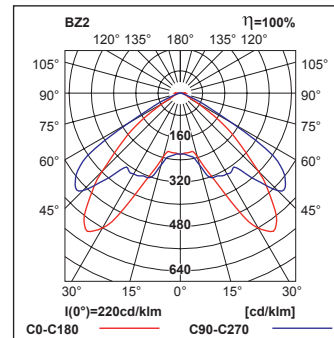

Dimensioner:

Eye Led Square, Urtagningshål (tak) mm: Ø 63

KM 618355
 BS-EN60592-2-22

Fotometri:

EYKR – with optics for escape route

EYKR 3W (460 lm) min. 1lx

h [m]	L1	L2
2,50	7,0	15,5
3,00	7,5	17,5
3,50	8,5	19,0
4,00	9,0	20,5
4,50	10,0	22,5
5,00	10,5	24,0
6,00	10,5	24,5

EYKU – with universal optics

EYKU 3W (460 lm) min. 0,5lx

h [m]	L1	L2
2,50	3,5	8,0
3,00	4,0	9,0
3,50	4,0	10,0
4,00	4,5	10,0
4,50	5,0	11,5
5,00	5,5	12,5
6,00	6,0	14,0

L1 – distance from the wall to the first fixture