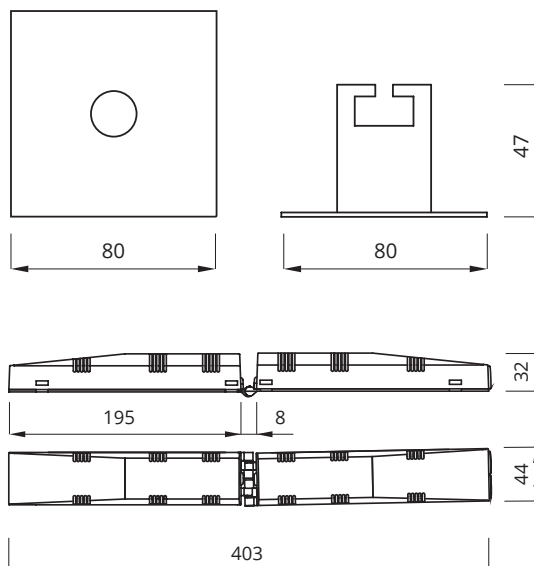

Dimensioner:

Eye Led Square, Urtagningshål (tak) mm: Ø 63

KM 618355
 BS-EN60592-2-22

Fotometri:

EYKR – with optics for escape route

EYKR 3W (460 lm) min. 1lx

h [m]	L1	L2
2,50	7,0	15,5
3,00	7,5	17,5
3,50	8,5	19,0
4,00	9,0	20,5
4,50	10,0	22,5
5,00	10,5	24,0
6,00	10,5	24,5

EYKU – with universal optics

EYKU 3W (460 lm) min. 0,5lx

h [m]	L1	L2
2,50	3,5	8,0
3,00	4,0	9,0
3,50	4,0	10,0
4,00	4,5	10,0
4,50	5,0	11,5
5,00	5,5	12,5
6,00	6,0	14,0

L1 – distance from the wall to the first fixture