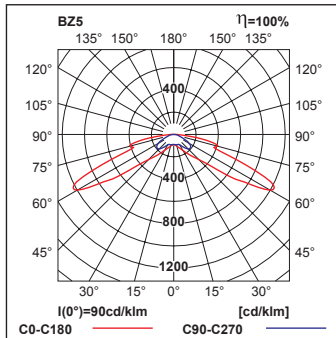

Dimensioner:

Eye Led Square, Urtagningshål (tak) mm: Ø 63

KM 618355
 BS-EN60592-2-22

Fotometri:

EYKR – with optics for escape route

EYKR 3W (460 lm) min. 1lx

h [m]	L1	L2
2,50	7,0	15,5
3,00	7,5	17,5
3,50	8,5	19,0
4,00	9,0	20,5
4,50	10,0	22,5
5,00	10,5	24,0
6,00	10,5	24,5

EYKU – with universal optics

EYKU 3W (460 lm) min. 0,5lx

h [m]	L1	L2
2,50	3,5	8,0
3,00	4,0	9,0
3,50	4,0	10,0
4,00	4,5	10,0
4,50	5,0	11,5
5,00	5,5	12,5
6,00	6,0	14,0

L1 – distance from the wall to the first fixture