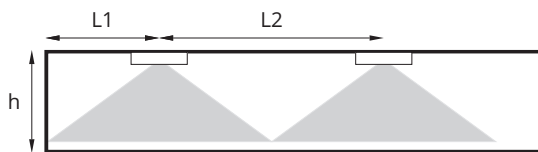

Dimensioner:

Eye Led Square, Urtagningshål (tak) mm: Ø 63

KM 618355
 BS-EN60592-2-22

Fotometri:

EYKR – with optics for escape route

EYKR 3W (460 lm) min. 1lx

h [m]	L1	L2
2,50	7,0	15,5
3,00	7,5	17,5
3,50	8,5	19,0
4,00	9,0	20,5
4,50	10,0	22,5
5,00	10,5	24,0
6,00	10,5	24,5

EYKU – with universal optics

EYKU 3W (460 lm) min. 0,5lx

h [m]	L1	L2
2,50	3,5	8,0
3,00	4,0	9,0
3,50	4,0	10,0
4,00	4,5	10,0
4,50	5,0	11,5
5,00	5,5	12,5
6,00	6,0	14,0

L1 – distance from the wall to the first fixture