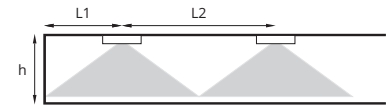

EDGE S 3W (380 lm) min. 1lx

h [m]	L1	L2
2,5	4,0	10,0
3,0	4,5	11,0
3,5	4,5	11,5
4,0	4,5	12,5
5,0	5,0	13,5
6,0	5,0	14,0
7,0	4,5	14,0
8,0	4,5	14,0
9,0	3,5	14,0
10,0	2,5	13,5
11,0	1,0	12,5

L1 – distance from the wall to the first fixture
L2 – distance between fixtures
h – height of the ceiling