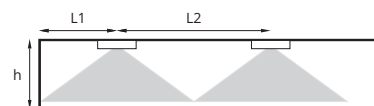

EDGE S 3W (380 lm) min. 1lx

h [m]	L1	L2
2,5	4,0	10,0
3,0	4,5	11,0
3,5	4,5	11,5
4,0	4,5	12,5
5,0	5,0	13,5
6,0	5,0	14,0
7,0	4,5	14,0
8,0	4,5	14,0
9,0	3,5	14,0
10,0	2,5	13,5
11,0	1,0	12,5

L1 – distance from the wall to the first fixture