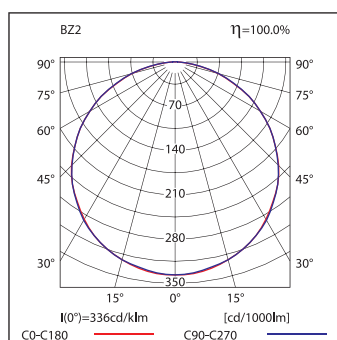

Självtestsystem AT

Armaturens elektronik, laddning samt ljuskälla testas automatiskt var 30:e dag. Testet pågår i 5 minuter. En gång per år testas batteriets urladdnings-spänning, bottenurladdningsskydd och drifttiden – 1 timme.

Om nätet går ner under testperioden går armaturerna i nödjlusläge. När nätet kommit åter fortsätter nödjlusläget tills ett komplett funktionstest är utfört på armaturen.

Led indikering färg / pulsering	Status ljuskälla	Beskrivning
LED indikering släckt	Lyser	Nödbelysning läge
LED indikering släckt	Lyser inte	Armaturen inte spänningsatt
1,3 s 0,2 s 0,3 s 0,2 s	SE=släckt/SA=lyser	Kommunikationsfel (gäller endast Rubik-Una)
	SE=släckt/SA=lyser	Fel på batteriet
0,5 s 0,5 s	SE=släckt/SA=lyser	Fel på ljuskällan eller elektronik
Armatur i felläge eller släckt LED indikator	Lyser	Test pågår eller ljuskällan fungerar i normalläge
Armatur i felläge eller släckt LED indikator	SE=släckt/SA=lyser	Batteriet inte anslutet
1,5 s	0,1s SE=släckt/SA=lyser	Batteriet laddas
	SE=släckt/SA=lyser	Allt OK (batteriet fullt laddat)

Fotometri:

EDGE S - EDSE12, EDSE18, EDSE24

EDGE S 3W (380 lm) min. 0,5lx

h [m]	L1	L2
2,5	3,5	10,5
3,0	3,5	12,0
3,5	3,5	12,5
4,0	4,0	13,5
5,0	4,0	15,0
6,0	4,0	16,0
7,0	4,5	17,0
8,0	4,5	18,0
9,0	4,5	19,0
10,0	4,0	19,5
11,0	3,5	20,0
12,0	3,5	20,0
13,0	2,5	20,5
14,0	2,0	21,0

EDGE S 3W (380 lm) min. 1lx

h [m]	L1	L2
2,5	4,0	10,0
3,0	4,5	11,0
3,5	4,5	11,5
4,0	4,5	12,5
5,0	5,0	13,5
6,0	5,0	14,0
7,0	4,5	14,0
8,0	4,5	14,0
9,0	3,5	14,0
10,0	2,5	13,5
11,0	1,0	12,5

L1 – distance from the wall to the first fixture

L2 – distance between fixtures

h – height of the ceiling

Tillbehör

E-nummer	Best.nr	Artikelbenämning	Dimension (BxHxD)
7344832	129991	Ram för infällt mont.	39x320x320

Beställningsnummer

E-nummer	Best. nr	Artikel - benämning	Färg-temperatur	Backuptid	Skydds-klass	LED Ljuskälla	Batterityp	Självtest	Dimension (BxHxD)	Ljusflöde	Färg	Vikt ≥
7344798	575700	EDGE S	3000/6500 K	1h	IP 54	18W/3W	LiFePO4	enligt central	280X280X63	2440 lm	Vit	1kg
7344799	575701	EDGE S	3000/6500 K	1h	IP 54	24W/3W	LiFePO4	enligt central	280X280X63	2860 lm	Vit	1kg
7344804	575702	EDGE S	4000/6500 K	1h	IP 54	18W/3W	LiFePO4	enligt central	280X280X63	2600 lm	Vit	1kg
7344809	575703	EDGE S	4000/6500 K	1h	IP 54	24W/3W	LiFePO4	enligt central	280X280X63	3040 lm	Vit	1kg