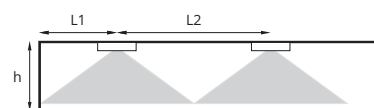

EDGE S 3W (380 lm) min. 1lx

h [m]	L1	L2
2,5	4,0	10,0
3,0	4,5	11,0
3,5	4,5	11,5
4,0	4,5	12,5
5,0	5,0	13,5
6,0	5,0	14,0
7,0	4,5	14,0
8,0	4,5	14,0
9,0	3,5	14,0
10,0	2,5	13,5
11,0	1,0	12,5

L1 – distance from the wall to the first fixture

L2 – distance between fixtures

h – height of the ceiling