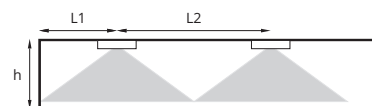

EDGE R 3W (380lm) min. 1lx

h [m]	L1	L2
2,5	4,0	10,0
3,0	4,5	11,0
3,5	4,5	11,5
4,0	4,5	12,5
5,0	5,0	13,5
6,0	5,0	14,0
7,0	4,5	14,0
8,0	4,5	14,0
9,0	3,5	14,0
10,0	2,5	13,5
11,0	1,0	12,5

L1 – distance from the wall to the first fixture